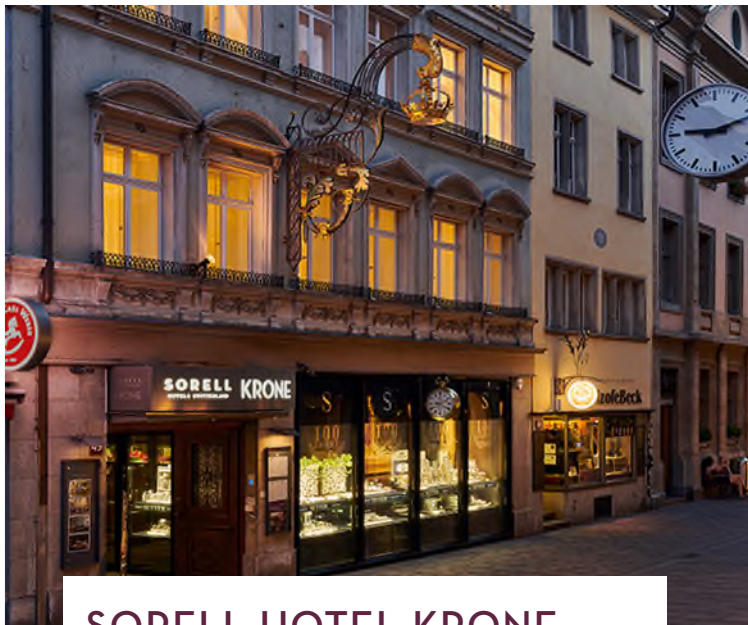

SORELL HOTEL KRONE

Marktgasse 49
8400 Winterthur
krone@sorellhotels.com
+41 52 208 18 18

- 3-Star Superior Hotel
- 40 rooms with AC
- Historical building in the pedestrian zone
- Walking distance to Winterthur train station
- Restaurant «Wirtshaus zur Krone» with regional specialties
- Parking garage