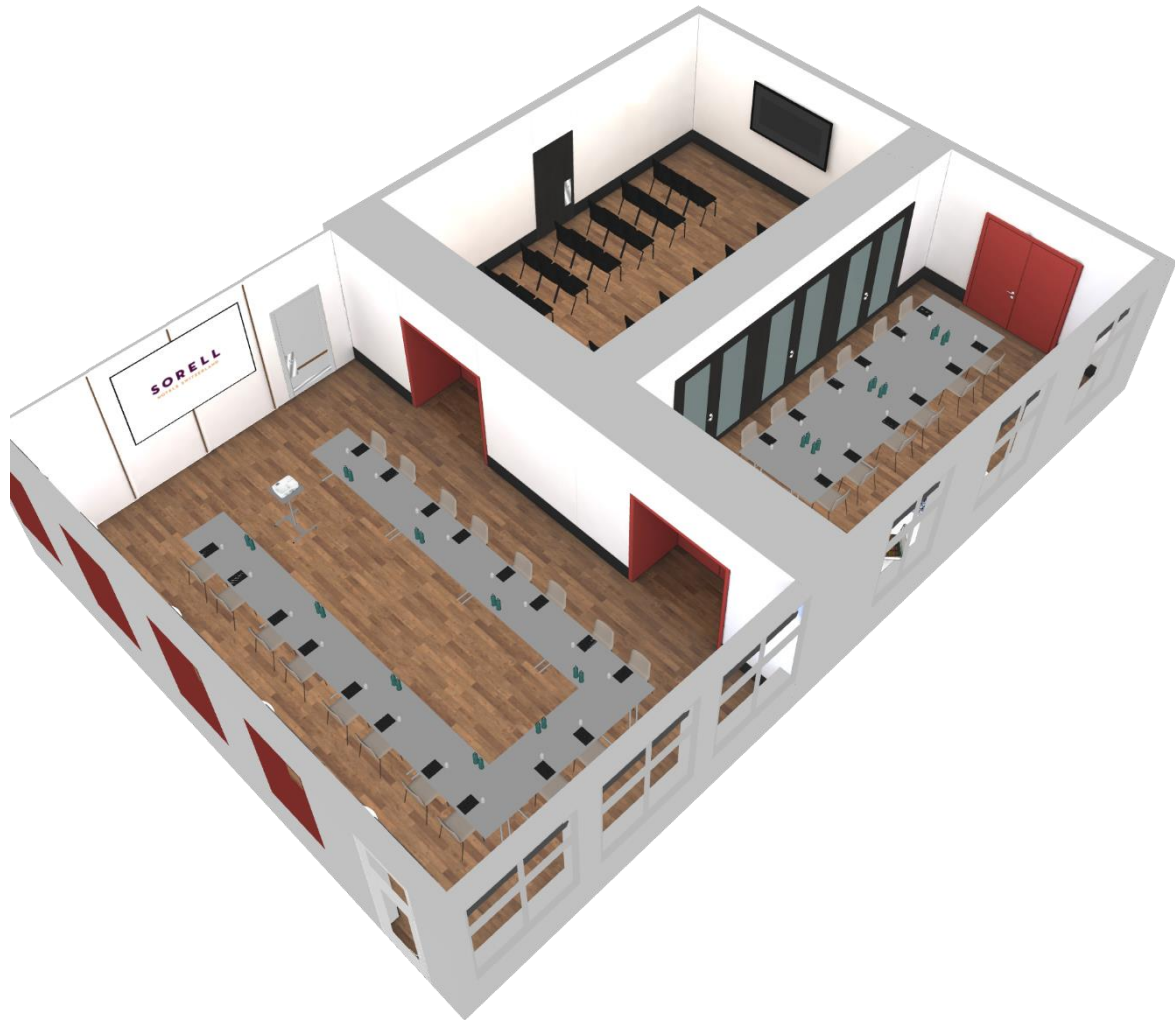

SORELL

HOTELS SWITZERLAND

Sample Zürichberg 3

U-Form for 18

Equipment List Zürichberg 3 / 61qm:

Concert: 50

Classroom: 25

Audio Visual: 1

Catering: Yes

Standing Tables: 70

Banqueting Seating: 50

Day light / Lake view / air-conditioned / Standard Equipment available