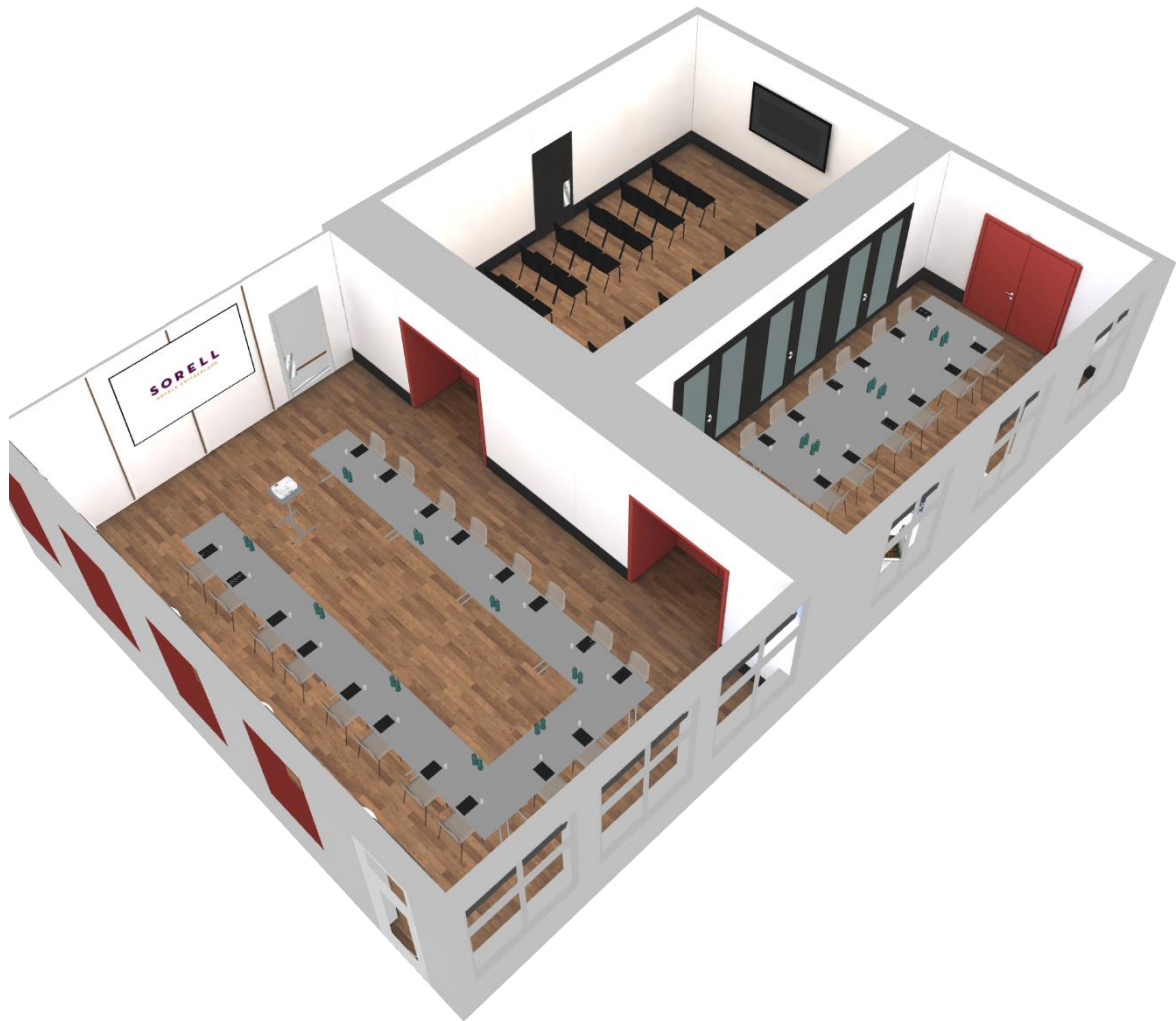

SORELL

HOTELS SWITZERLAND

Sample Zürichberg 1

Boardroom Setup for 12

Equipment List Zürichberg 1 / 32qm:

Concert: 20

Boardroom: 20

Audio Visual TV: 1

Catering: Yes

Standing Tables: 30

Banqueting Seating: 20

Day light / air-conditioned / Standard Equipment available / with connecting doors to Zürichberg 2